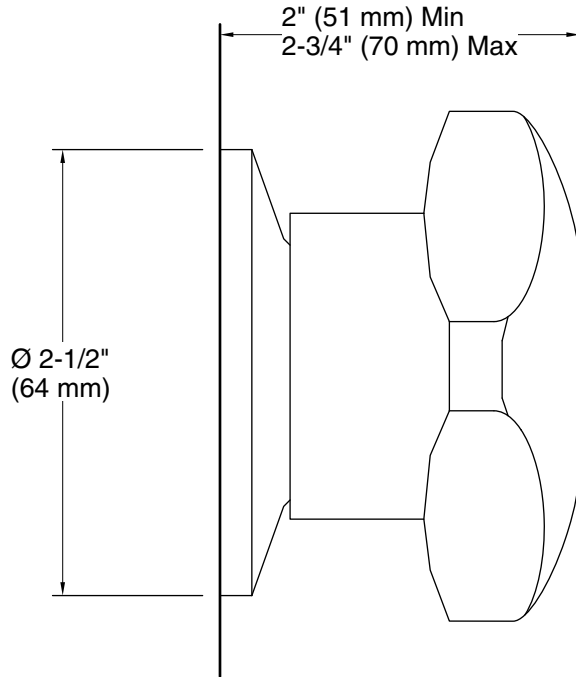

Features

- For 8" (203 mm) centers.
- Standard handle style option.

Material

- Brass.

Required Products/Accessories

K-302-K 1/2" Ceramic In-Wall Valve System

Recommended Products/Accessories

K-23723 Faucet cleaner

Color tiles intended for reference only.

Color	Code	Description
-------	------	-------------

	CP	Polished Chrome
---	----	-----------------

Technical Information

All product dimensions are nominal.

Notes

Install this product according to the installation instructions.